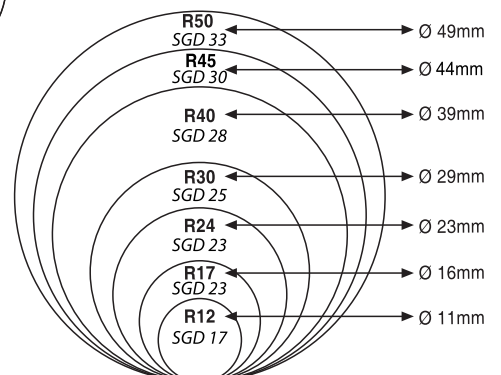

SIZE CHART (Stamp Size) 2013 ~ 14 PRINTER LINE STANDARD

P10N P10M C10
SGD 12
9 x 26mm

P05 SGD 12
6 x 15mm

Q12
SGD 17
12 x 12mm

P15 SGD 21
9 x 68mm

P25 SGD 23
14 x 74mm

P45 SGD 25
24 x 81mm

P20N P20GL P20M C20
SGD 14
13 x 37mm

Q17 SGD 23
16 x 16mm

P40N P40GL P40M SGD 21
22 x 58mm

P30N P30GL P30M SGD 17
17 x 46mm

Q24 SGD 23
23 x 23mm

Q30 SGD 25
30 x 30mm

Q43 SGD 28
42 x 42mm

P50N P50M C50 SGD 23
29 x 68mm

P60N P60M C60 SGD 25
36 x 75mm

P52 SGD 18
19 x 29mm

P53 SGD 21
29 x 44mm

P54 SGD 23
39 x 49mm

3900 SGD 114
47 x 66mm

S2800 SGD 55
35 x 56mm

S2600 SGD 40
53 x 103mm

P35 SGD 22
29 x 49mm

P55 SGD 25
38 x 58mm

Pen Stamp Alu Magnet
SGD 60
7 x 32mm

Pocket 20
SGD 14
13 x 37mm

Pocket 30
SGD 17
17 x 46mm

Mouse Stamp 20
SGD 14
13 x 37mm

8 pt. 10 pt. 12 pt. 14 pt. 16 pt. 18 pt. 20 pt. 22 pt. 24 pt. 26 pt. 28 pt. 30 pt.