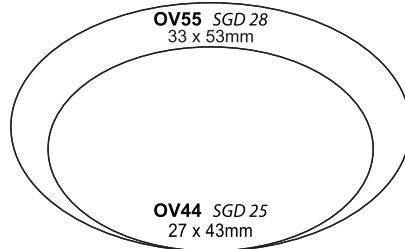

SIZE CHART (Stamp Size) 2013 ~ 14 PRINTER LINE STANDARD

P10N P10M C10
SGD 12
9 x 26mm

P05 SGD 12
6 x 15mm

Q12
SGD 17
12 x 12mm

P15 SGD 21
9 x 68mm

P25 SGD 23
14 x 74mm

P45 SGD 25
24 x 81mm

P20N P20GL P20M C20
SGD 14
13 x 37mm

Q17 SGD 23
16 x 16mm

P40N P40GL P40M SGD 21
22 x 58mm

P30N P30GL P30M SGD 17
17 x 46mm

Q24 SGD 23
23 x 23mm

Q30 SGD 25
30 x 30mm

Q43 SGD 28
42 x 42mm

P50N P50M C50 SGD 23
29 x 68mm

P60N P60M C60 SGD 25
36 x 75mm

P52 SGD 18
19 x 29mm

P53 SGD 21
29 x 44mm

P54 SGD 23
39 x 49mm

3900 SGD 114
47 x 66mm

S2800 SGD 55
35 x 56mm

S2600 SGD 40
53 x 103mm

P35 SGD 22
29 x 49mm

P55 SGD 25
38 x 58mm

Pen Stamp Alu Magnet
SGD 60
7 x 32mm

Pocket 20
SGD 14
13 x 37mm

Pocket 30
SGD 17
17 x 46mm

Mouse Stamp 20
SGD 14
13 x 37mm

8 pt. 10 pt. 12 pt. 14 pt. 16 pt. 18 pt. 20 pt. 22 pt. 24 pt. 26 pt. 28 pt. 30 pt.